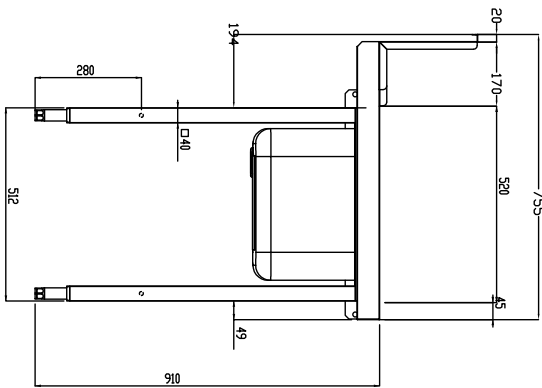

 Sink size 500x400x300mm with overflow pipe and drain
 hole. Basket direction: from left to right.

Main Features

- Supplied knocked-down and easy to assemble.
- Designed for 500x500 mm dishwashing racks.
- The table is intended to be directly connected with the rack type in the loading side from left to right direction.
- Suitable to be installed alone with the rack type dishwasher to save space.

Sustainability

- Stainless steel feet 50 mm adjustable in height to align the operation height between the dishwasher and table as well as to ensure that tables drain back into the dishwasher.

Optional Accessories

- Dish scraper PNC 855297
- Floor fastening kit for 2 square legs PNC 865386
- Removable bridge table, 800 mm PNC 865418
- Removable bridge table with hole, 800 mm PNC 865419
- Undershelf for dishwasher table, 900 mm PNC 865479

APPROVAL: _____

Front

Side

D = Drain

Top

Key Information:

External dimensions, Width:	
865403 (BHRPTB09L)	900 mm
External dimensions, Depth:	755 mm
External dimensions, Height:	1170 mm
Net weight:	19 kg
Splashback Dimensions, Height:	260 mm
Basin dimensions:	