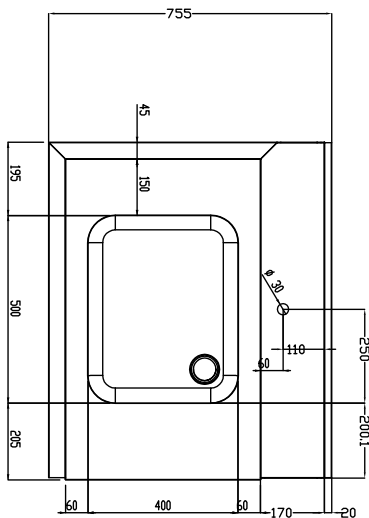

 Sink size 500x400x300mm with overflow pipe and drain
 hole. Basket direction: from left to right.

Main Features

- Supplied knocked-down and easy to assemble.
- Designed for 500x500 mm dishwashing racks.
- The table is intended to be directly connected with the rack type in the loading side from left to right direction.
- Suitable to be installed alone with the rack type dishwasher to save space.

Sustainability

- Stainless steel feet 50 mm adjustable in height to align the operation height between the dishwasher and table as well as to ensure that tables drain back into the dishwasher.

Optional Accessories

- Dish scraper PNC 855297
- Floor fastening kit for 2 square legs PNC 865386
- Removable bridge table, 800 mm PNC 865418
- Removable bridge table with hole, 800 mm PNC 865419
- Undershelf for dishwasher table, 900 mm PNC 865479

APPROVAL: _____

Front

Side

D = Drain

Top

Key Information:

External dimensions, Width:	
865403 (BHRPTB09L)	900 mm
External dimensions, Depth:	755 mm
External dimensions, Height:	1170 mm
Net weight:	19 kg
Splashback Dimensions, Height:	260 mm
Basin dimensions:	