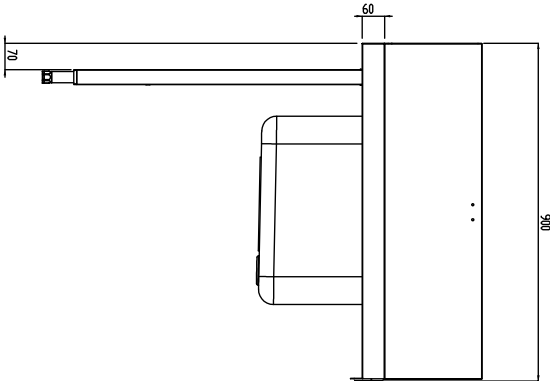

 Sink size 500x400x300mm with overflow pipe and drain
 hole. Basket direction: from left to right.

Main Features

- Supplied knocked-down and easy to assemble.
- Designed for 500x500 mm dishwashing racks.
- The table is intended to be directly connected with the rack type in the loading side from left to right direction.
- Suitable to be installed alone with the rack type dishwasher to save space.

Sustainability

- Stainless steel feet 50 mm adjustable in height to align the operation height between the dishwasher and table as well as to ensure that tables drain back into the dishwasher.

Optional Accessories

- Dish scraper PNC 855297
- Floor fastening kit for 2 square legs PNC 865386
- Removable bridge table, 800 mm PNC 865418
- Removable bridge table with hole, 800 mm PNC 865419
- Undershelf for dishwasher table, 900 mm PNC 865479

APPROVAL: _____

Front

Side

D = Drain

Top

Key Information:

External dimensions, Width:	
865403 (BHRPTB09L)	900 mm
External dimensions, Depth:	755 mm
External dimensions, Height:	1170 mm
Net weight:	19 kg
Splashback Dimensions, Height:	260 mm
Basin dimensions:	